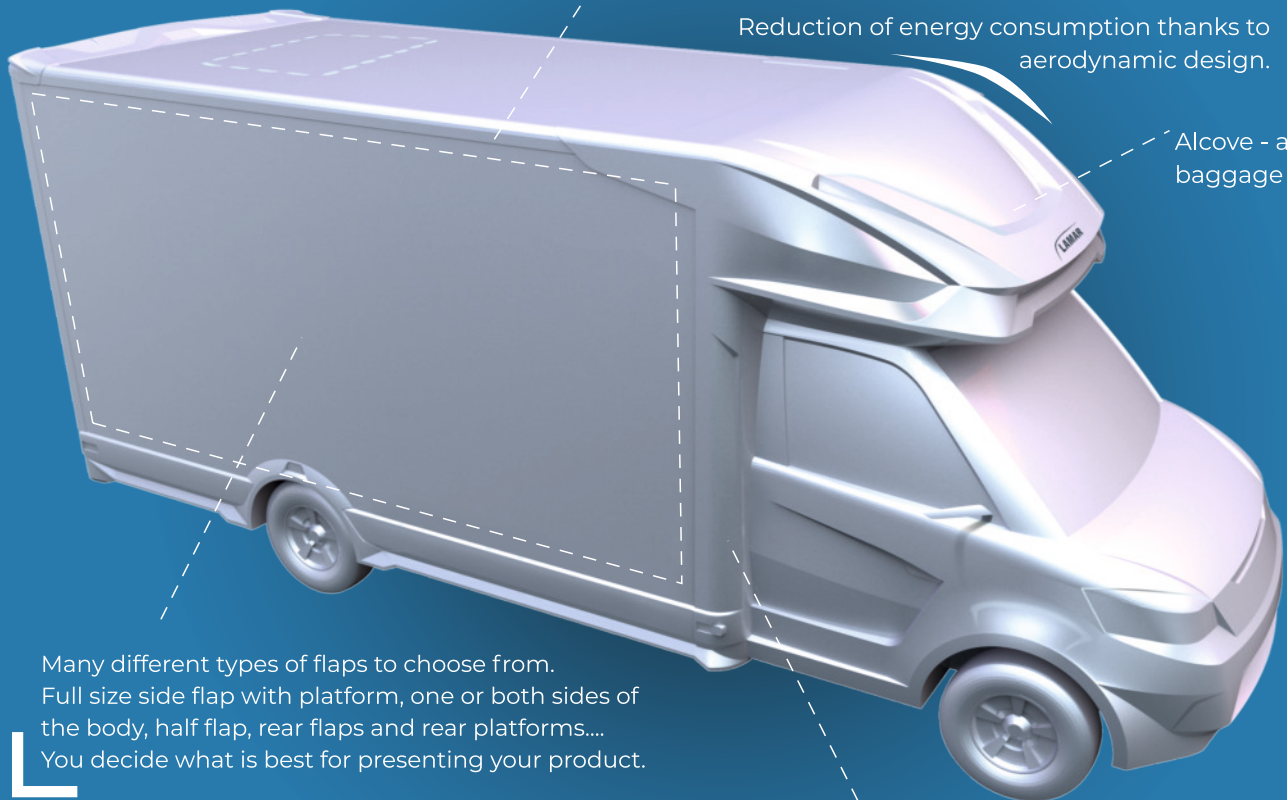

LAMAR Truck Body is one of the leaders of the Polish market of bodywork for light commercial vehicles up to 3,5 t and above. Our Team is composed of nearly 300 workers located in 2 production plants.

In 2014, we presented an innovative **LAMBOX**-type body - created from „sandwich” panels that provide exceptional rigidity and thermal insulation. The body, thanks to the laminate elements, was characterized by exceptional aerodynamic properties. In 2018, at the IAA in Hannover, we presented the 2nd generation LAMBOX, and in 2021, the first LAMBOX body on an electric vehicle chassis.

LAMAR LAMBOX

unique exterior design

Wall bonding and construction with DIN 2304 standard is the most comparable to welding technology and offers the possibility of using a uniform composite material to reduce body weight.

Reduction of energy consumption thanks to aerodynamic design.

Alcove - additional baggage space

Many different types of flaps to choose from. Full size side flap with platform, one or both sides of the body, half flap, rear flaps and rear platforms.... You decide what is best for presenting your product.

Available on chassis of different brands of cars. Also electric!

We are trusted by the best.

LAMBOX is a vehicle that will work well at trade shows, events, concerts... anywhere you want to go with your product. With its striking appearance and wide range of options, it is ideal for promoting modern, green technologies.